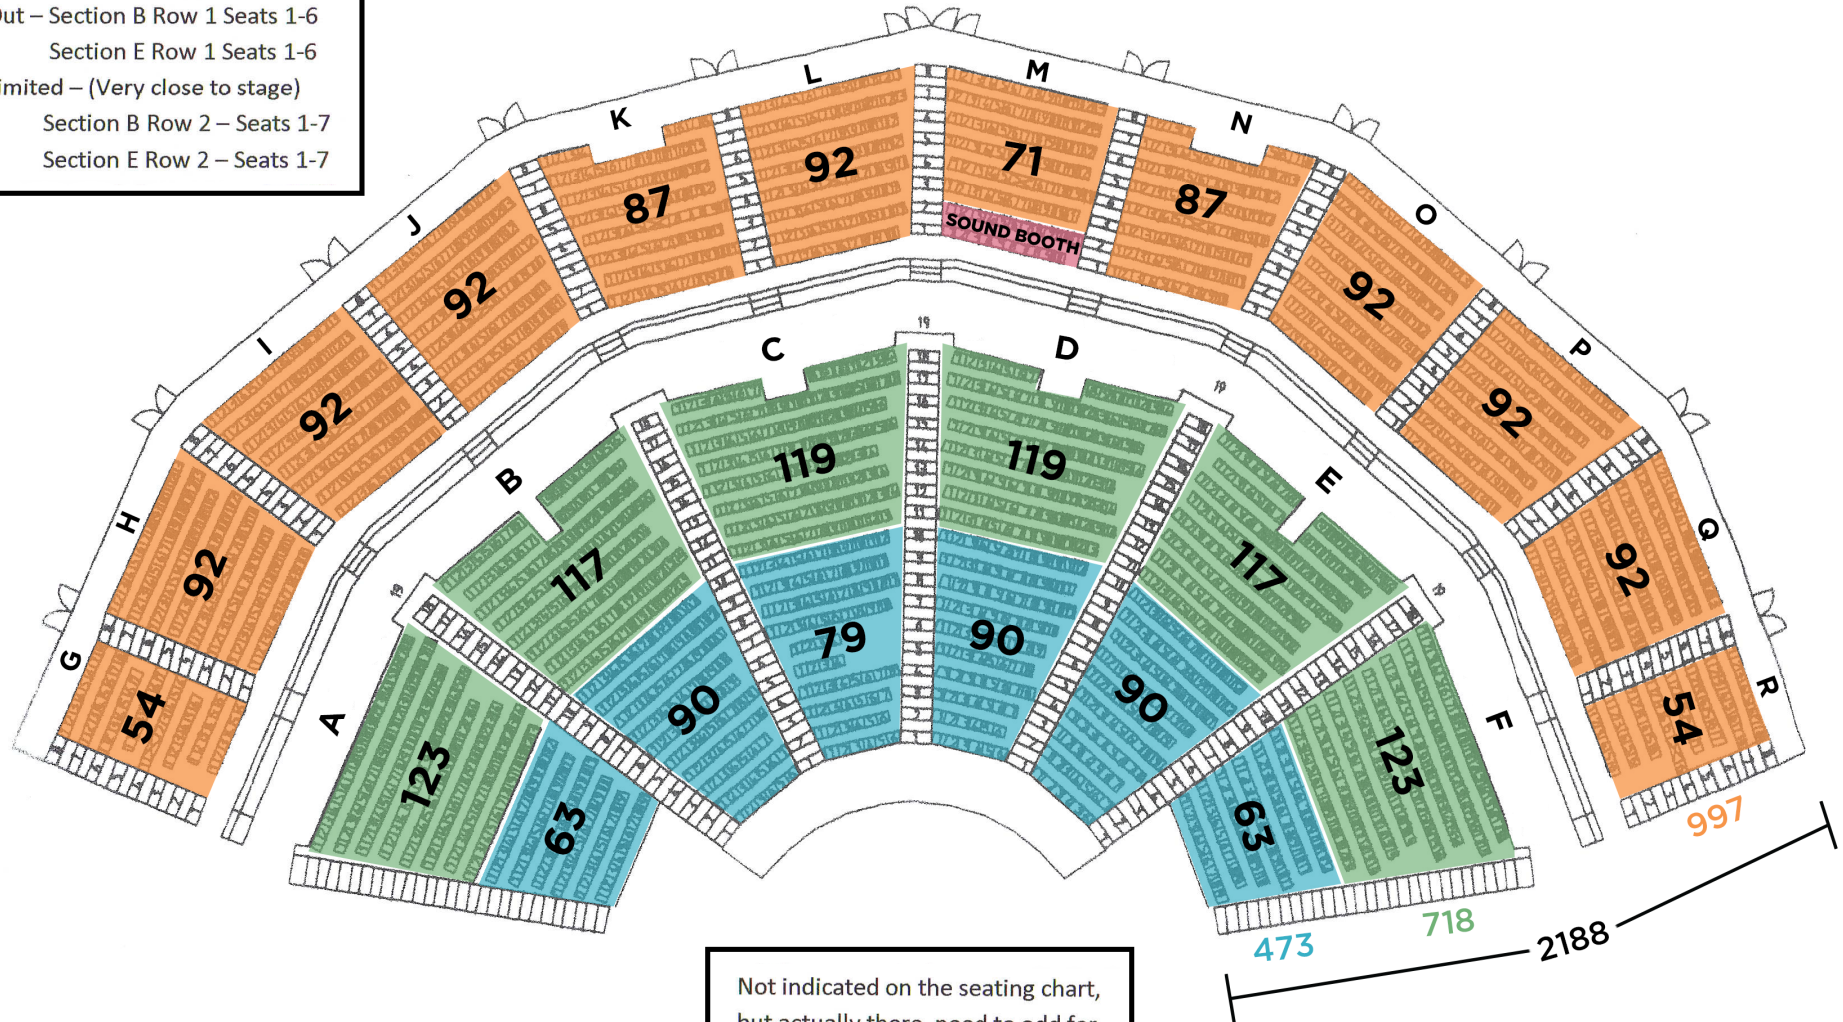

Riverbend Centre

SEATING CHART

Media Hold

Section C Row 7 Seats 7, 8, 9, 10

Stage Extensions In

Out – Section B Row 1 Seats 1-6

Section E Row 1 Seats 1-6

Limited – (Very close to stage)

Section B Row 2 – Seats 1-7

Section E Row 2 – Seats 1-7

Not indicated on the seating chart,
but actually there, need to add for
sale;

Section E – Row 9, seat 12

Row 5, seat 9

Row 2, seat 7

Section B – Row 2. seat 7